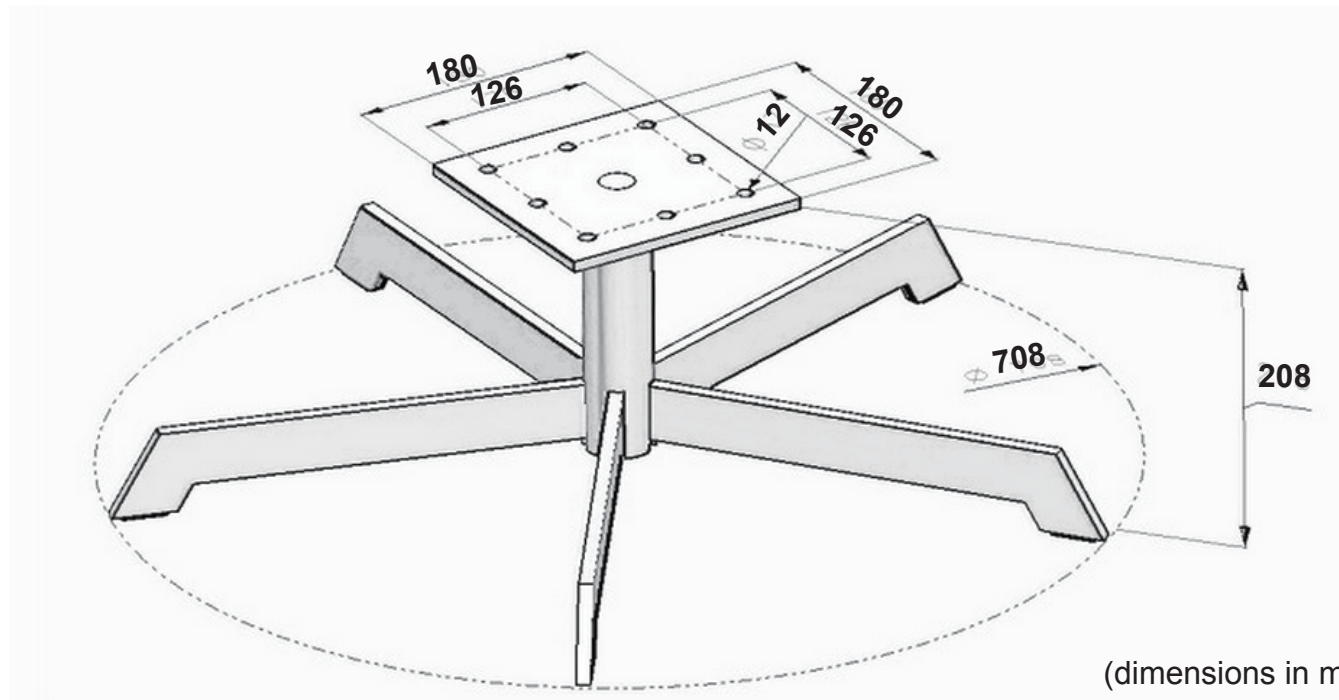

KD Flat Base for Contemporary Club Chairs

- 50MM diameter column to match most of styles
- Deluxe star base design
- Heavy duty engineering technology under 200kg stress test
- 708mm x 208mm is our standard size
- Column and base are KD designed for disassembled shipment
- Height from floor to top of plate can be made shorter or longer
- High quality surface under special chrome process technology

(dimensions in mm)